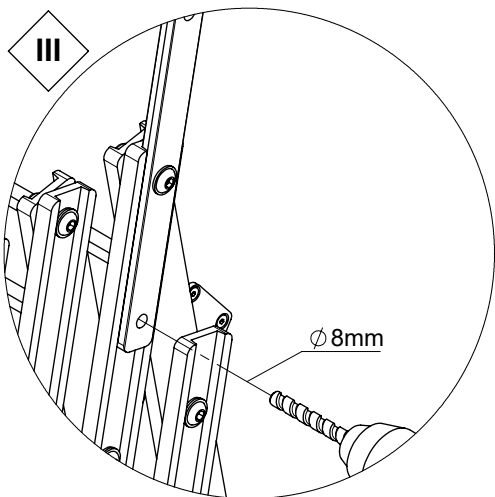

# VARIO 3-part Telescopic handrail

x 1  
K2-17353

1

2