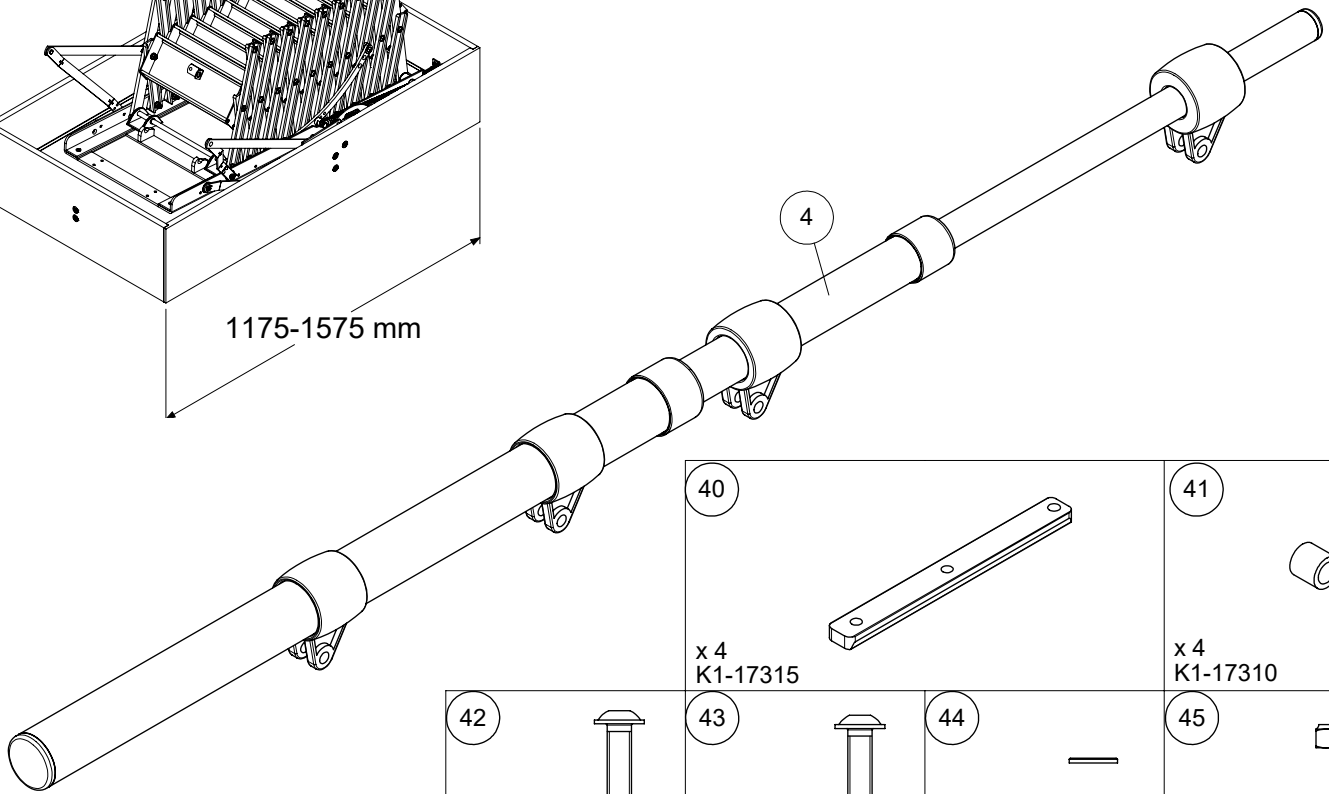

# VARIO 3-part Telescopic handrail

x 1  
K2-17353

1

2